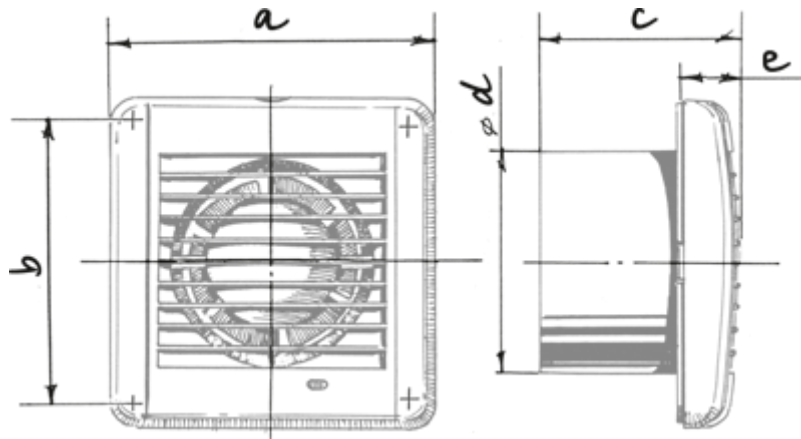

# Aero Still Vintage 100 SH

Extract fan for low-noise applications

- Maximum airflow: 84
- Sound pressure level LpA at 3 m: 25
- Motor type: AC
- Casing material: Plastic
- Backdraft protection: Backdraft damper
- Pull cord
- Humidity sensor
- Timer: Turn off timer

	Unit of measurement	Aero Still Vintage 100 SH
Connected air duct size	mm	100
Speed	-	1
Minimum supply voltage	V	220
Maximum supply voltage	V	240
Power supply frequency	Hz	50
Rated power	W	5.5
Unit current	A	0.035
Maximum airflow	m <sup>3</sup> /h	84
Sound pressure level LpA at 3 m	dB(A)	25
Ambient air temperature min	°C	1
Ambient air temperature max	°C	40
Ingress protection rating	-	IP34

## Dimensions

a	b	c	∅ d	e
144	122	92.5	100	29.5