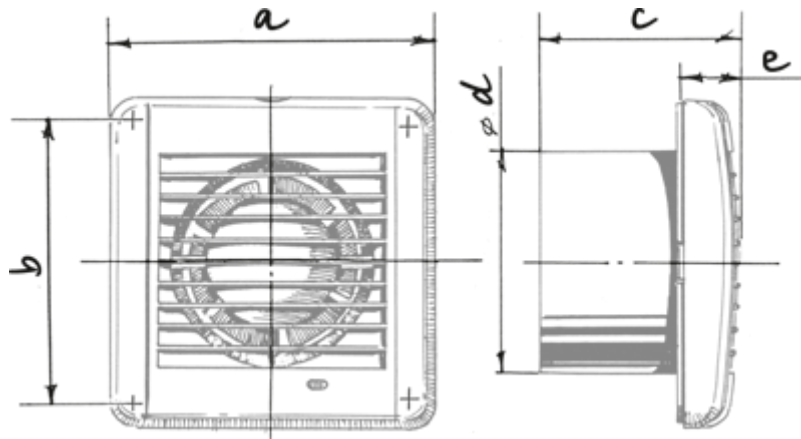

Aero Still Chrome 150 S

Extract fan for low-noise applications

- Maximum airflow: 254
- Sound pressure level LpA at 3 m: 33
- Motor type: AC
- Casing material: Plastic
- Backdraft protection: Backdraft damper
- Pull cord

	Unit of measurement	Aero Still Chrome 150 S
Connected air duct size	mm	150
Speed	-	1
Minimum supply voltage	V	220
Maximum supply voltage	V	240
Power supply frequency	Hz	50
Rated power	W	19
Unit current	A	0.14
Maximum airflow	m ³ /h	254
Sound pressure level LpA at 3 m	dB(A)	33
Ambient air temperature min	°C	1
Ambient air temperature max	°C	40
Ingress protection rating	-	IP34

Dimensions

a	b	c	Ø d	e
198	170	119	150	30

Accessories

Thyristor speed controllers

Name	Photo	Description
CDT E1.8		Thyristor speed controller