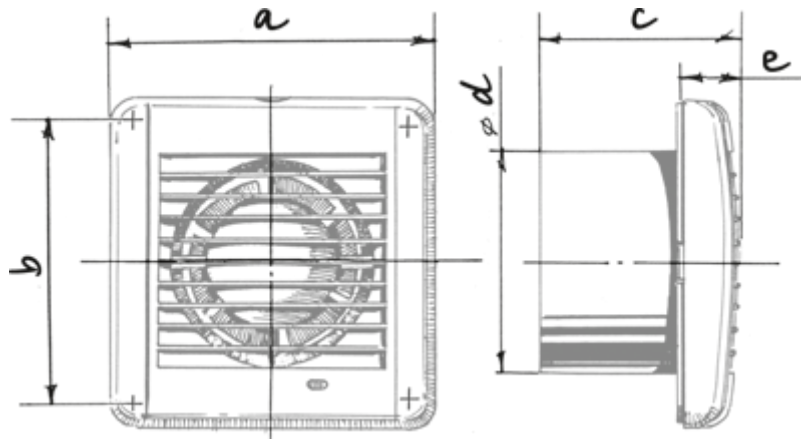

Aero Still Chrome 150 S

Extract fan for low-noise applications

- Maximum airflow: 254
- Sound pressure level LpA at 3 m: 33
- Motor type: AC
- Casing material: Plastic
- Backdraft protection: Backdraft damper
- Pull cord

	Unit of measurement	Aero Still Chrome 150 S
Connected air duct size	mm	150
Speed	-	1
Minimum supply voltage	V	220
Maximum supply voltage	V	240
Power supply frequency	Hz	50
Rated power	W	19
Unit current	A	0.14
Maximum airflow	m ³ /h	254
Sound pressure level LpA at 3 m	dB(A)	33
Ambient air temperature min	°C	1
Ambient air temperature max	°C	40
Ingress protection rating	-	IP34

Dimensions

a	b	c	∅ d	e
198	170	119	150	30

Accessories

Other accessories

Name	Photo	Description
CDT E1.8		Thyristor speed controller