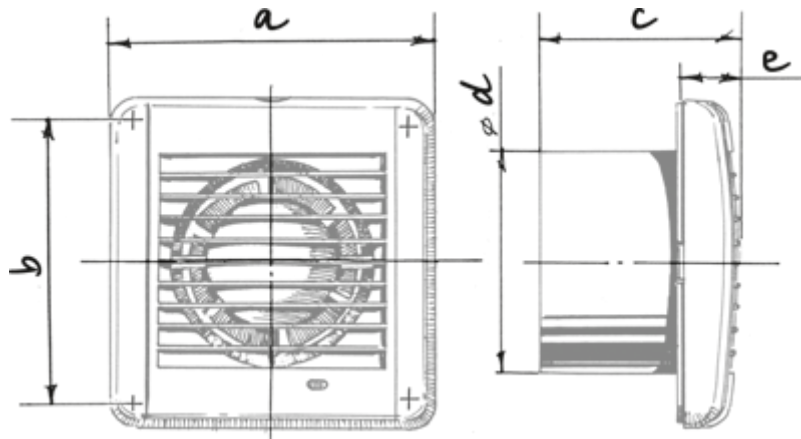

Aero Still Chrome 150 IR

Extract fan for low-noise applications

- Maximum airflow: 254
- Sound pressure level LpA at 3 m: 33
- Motor type: AC
- Casing material: Plastic
- Backdraft protection: Backdraft damper
- Motion sensor
- Timer: Turn off timer

	Unit of measurement	Aero Still Chrome 150 IR
Connected air duct size	mm	150
Speed	-	1
Minimum supply voltage	V	220
Maximum supply voltage	V	240
Power supply frequency	Hz	50
Rated power	W	19
Unit current	A	0.14
Maximum airflow	m ³ /h	254
Sound pressure level LpA at 3 m	dB(A)	33
Ambient air temperature min	°C	1
Ambient air temperature max	°C	40
Ingress protection rating	-	IP34

Dimensions

a	b	c	∅ d	e
198	170	119	150	30

Accessories

Thyristor speed controllers

Name	Photo	Description
CDT E1.8		Thyristor speed controller