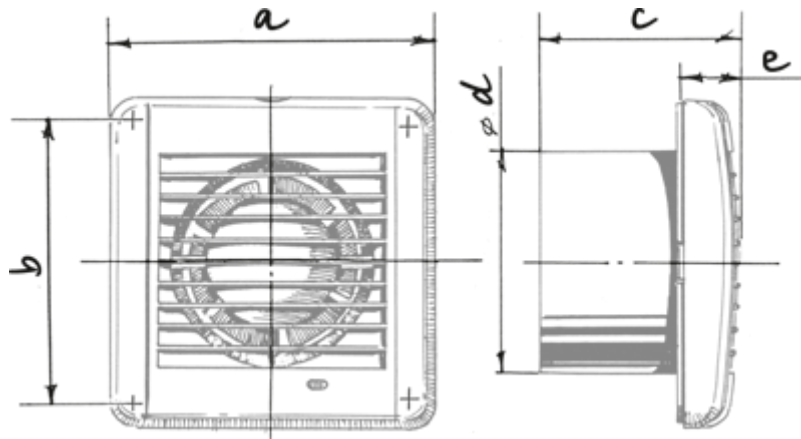

# Aero Still Chrome 150 IR

Extract fan for low-noise applications

- Maximum airflow: 254
- Sound pressure level LpA at 3 m: 33
- Motor type: AC
- Casing material: Plastic
- Backdraft protection: Backdraft damper
- Motion sensor
- Timer: Turn off timer

	Unit of measurement	Aero Still Chrome 150 IR
Connected air duct size	mm	150
Speed	-	1
Minimum supply voltage	V	220
Maximum supply voltage	V	240
Power supply frequency	Hz	50
Rated power	W	19
Unit current	A	0.14
Maximum airflow	m <sup>3</sup> /h	254
Sound pressure level LpA at 3 m	dB(A)	33
Ambient air temperature min	°C	1
Ambient air temperature max	°C	40
Ingress protection rating	-	IP34

## Dimensions

a	b	c	Ø d	e
198	170	119	150	30