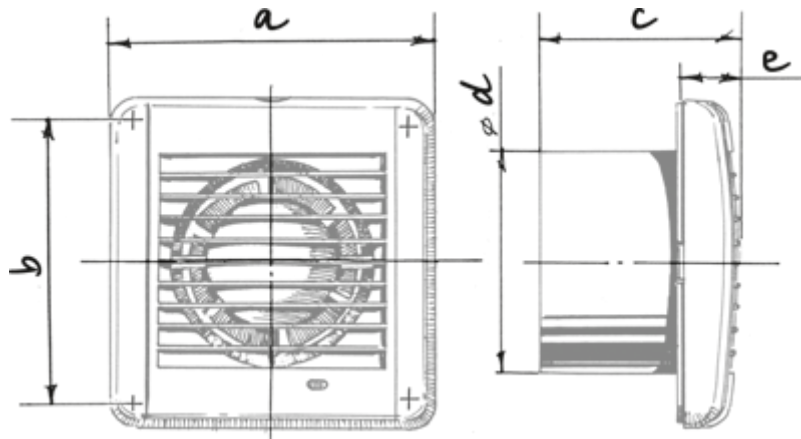

Aero Still Chrome 125 S

Extract fan for low-noise applications

- Maximum airflow: 158
- Sound pressure level LpA at 3 m: 31
- Motor type: AC
- Casing material: Plastic
- Backdraft protection: Backdraft damper
- Pull cord

	Unit of measurement	Aero Still Chrome 125 S
Connected air duct size	mm	125
Speed	-	1
Minimum supply voltage	V	220
Maximum supply voltage	V	240
Power supply frequency	Hz	50
Rated power	W	9.4
Unit current	A	0.059
Maximum airflow	m ³ /h	158
Sound pressure level LpA at 3 m	dB(A)	31
Ambient air temperature min	°C	1
Ambient air temperature max	°C	40
Ingress protection rating	-	IP34

Dimensions

a	b	c	Ø d	e
168	144	97	125	30

Accessories

Thyristor speed controllers

Name	Photo	Description
CDT E1.8		Thyristor speed controller