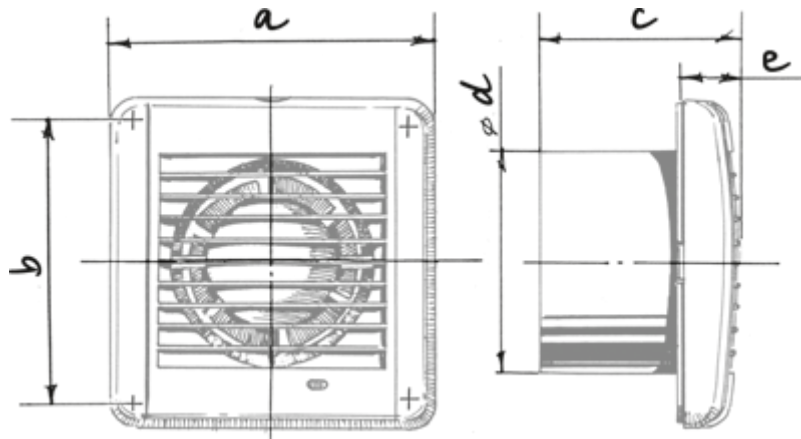

Aero Still Chrome 125 IR

Extract fan for low-noise applications

- Maximum airflow: 158
- Sound pressure level LpA at 3 m: 31
- Motor type: AC
- Casing material: Plastic
- Backdraft protection: Backdraft damper
- Motion sensor
- Timer: Turn off timer

	Unit of measurement	Aero Still Chrome 125 IR
Connected air duct size	mm	125
Speed	-	1
Minimum supply voltage	V	220
Maximum supply voltage	V	240
Power supply frequency	Hz	50
Rated power	W	9.4
Unit current	A	0.059
Maximum airflow	m ³ /h	158
Sound pressure level LpA at 3 m	dB(A)	31
Ambient air temperature min	°C	1
Ambient air temperature max	°C	40
Ingress protection rating	-	IP34

Dimensions

a	b	c	Ø d	e
168	144	97	125	30

Accessories

Other accessories

Name	Photo	Description
CDT E1.8		Thyristor speed controller