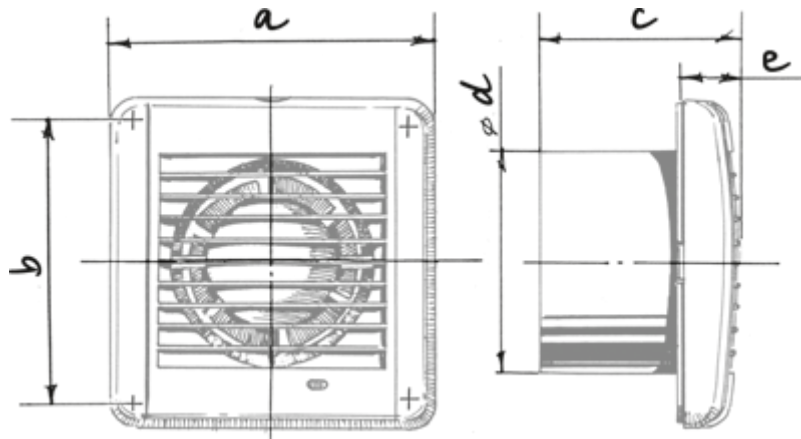

# Aero Still Chrome 100 IR

Extract fan for low-noise applications

- Maximum airflow: 84
- Sound pressure level LpA at 3 m: 25
- Motor type: AC
- Casing material: Plastic
- Backdraft protection: Backdraft damper
- Motion sensor
- Timer: Turn off timer

	Unit of measurement	Aero Still Chrome 100 IR
Connected air duct size	mm	100
Speed	-	1
Minimum supply voltage	V	220
Maximum supply voltage	V	240
Power supply frequency	Hz	50
Rated power	W	5.5
Unit current	A	0.035
Maximum airflow	m <sup>3</sup> /h	84
Sound pressure level LpA at 3 m	dB(A)	25
Ambient air temperature min	°C	1
Ambient air temperature max	°C	40
Ingress protection rating	-	IP34

## Dimensions

a	b	c	∅ d	e
144	122	92.5	100	29.5