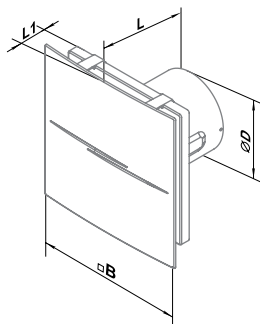

## Options

Model	Sileo Design 100					
Option	S	T	TR	ST	H	SH
Pull cord switch	•			•		•
Turn-on delay timer			•			
Turn-off delay timer		•	•	•	•	•
Humidity sensor					•	•

- **Turn-on delay timer**
  - Turn-on delay time adjustable from 0 to 2 min.
- **Turn-off delay timer**
  - Adjustable delay from 2 to 30 min.
- **Humidity sensor**
  - Humidity setpoint adjustable from 60 % up to 90 %.

## Overall dimensions and mounting

Dimensions [mm]	Ø D	B	L	L1
Sileo Design 100	99	200	130	49

- Installation directly inside a ventilation shaft.
- Flexible air ducts may be used in case of remote location of the ventilation shaft. Connection of the air duct to the exhaust spigot with a clamp.
- Wall mounting with screws.
- Suitable for ceiling mounting.