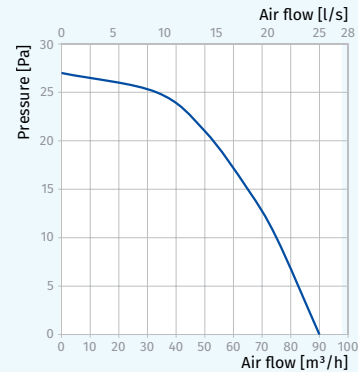

## Options

Model	Sileo Design 100					
Option	S	T	TR	ST	H	SH
Pull cord switch	•			•		•
Turn-on delay timer			•			
Turn-off delay timer		•	•	•	•	•
Humidity sensor					•	•

- **Turn-on delay timer**
  - Turn-on delay time adjustable from 0 to 2 min.
- **Turn-off delay timer**
  - Adjustable delay from 2 to 30 min.
- **Humidity sensor**
  - Humidity setpoint adjustable from 60 % up to 90 %.

## Overall dimensions and mounting

Dimensions [mm]	Ø D	B	L	L1
Sileo Design 100	99	200	130	49

- Installation directly inside a ventilation shaft.
- Flexible air ducts may be used in case of remote location of the ventilation shaft. Connection of the air duct to the exhaust spigot with a clamp.
- Wall mounting with screws.
- Suitable for ceiling mounting.

## Technical data

Model	Sileo Design 100
Voltage [V/Hz]	220-240/50(60)
Power [W]	7.5
Current [A]	0.050
RPM [min <sup>-1</sup> ]	2165
Air flow [m <sup>3</sup> /h (l/s)]	90 (25)
SFP [W/l/s]	0.30
Sound pressure level [dBA]*	26

\* Sound pressure level measured in free space at a distance of 3 meters from the fan.