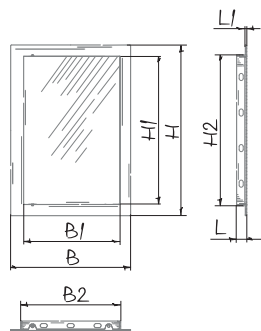

RTZ

ACCESS DOORS

Features

- Wall or ceiling mounting
- Suitable for use in humid areas
- High quality UV-resistant ABS plastic
- Versatile mounting enables left- and right-side opening
- Installation with mortar or glue
- Easy maintenance
- Specially treated surface for acrylic or water dispersion paints or wall papers

Overall dimensions and mounting

Model	Dimensions [mm]							
	H	B	H1	B1	H2	L1	L	B2
RTZ 20x30	336	236	291	189	297	3	20	197