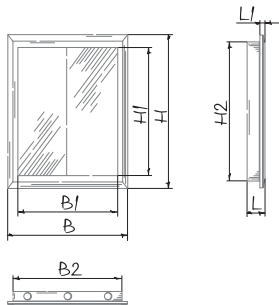

### Overall dimensions and mounting

Model	Dimensions [mm]							
	H	B	H1	B1	H2	L1	L	B2
RT2 40x40	416	388	372	344	397	5	25	370