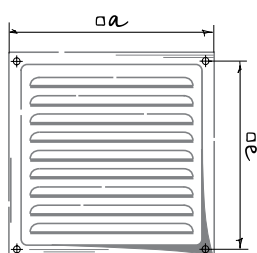

DECOR-M

METAL GRILLES

Features

- Wall or ceiling mounting
- Decoration of ventilation shaft vents
- Made of aluminium with paintable surface
- Screw fixing
- Equipped with a protecting insect screen (s)
- Easy maintenance

Overall dimensions

Model	Dimensions [mm]		Air pass [m ²]
	a	e	
Decor-M 125x125s A colour*	125	111	0.0035
Decor-M 150x150s A colour*	150	136	0.006
Decor-M 200x200s A colour*	196	182	0.0117
Decor-M 250x250s A colour*	250	234	0.0166
Decor-M 300x300s A colour*	300	284	0.0249