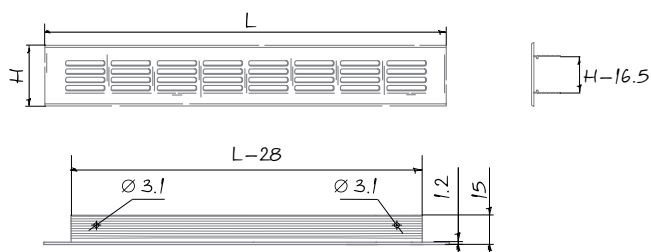

DECOR-A

ALUMINIUM DOOR GRILLES

Features

- For mounting in door leaves of bathrooms and kitchens
- Made of aluminium
- Available with white polymer coating (Model **Decor-A...white**)
- Minimum door leaf thickness is 34 mm
- Direct fixation to the door leaf with spacing lugs
- Easy maintenance

Overall dimensions

Model	Dimensions [mm]		Air pass [m ²]
	L	H	
Decor-A 400x60	400	60	0.0062
Decor-A 400x80	400	80	0.0093
Decor-A 400x100	400	100	0.012
Decor-A 500x60	500	60	0.0078
Decor-A 500x80	500	80	0.012
Decor-A 500x100	500	100	0.0156
Decor-A 600x60	600	60	0.0093
Decor-A 600x80	600	80	0.014
Decor-A 600x100	600	100	0.0186
Decor-A 800x60	800	60	0.012
Decor-A 800x80	800	80	0.0186
Decor-A 800x100	800	100	0.0248
Decor-A 1000x60	1000	60	0.016
Decor-A 1000x80	1000	80	0.0256
Decor-A 1000x100	1000	100	0.0326