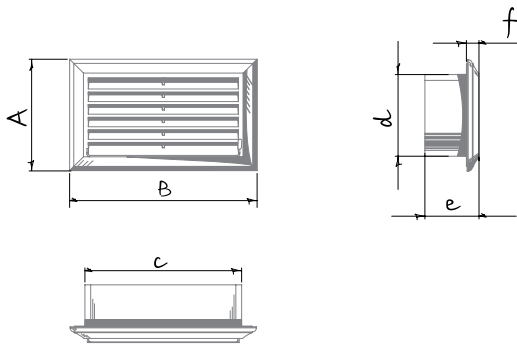

DECOR

PLASTIC GRILLES

Features

- o Wall or ceiling mounting
- o Easy maintenance
- o For connection to rectangular BlauPlast FK series air ducts
- o Temperature- and UV-resistant antistatic plastic

Options

- o Manual adjustment of air pass (R).

Overall dimensions and mounting

Model	Dimensions [mm]					
	A	B	c	d	e	f
Decor 81x136	88	137	114	59	73	9
Decor 81x136R	88	137	114	59	73	9
Decor 86x230	93	232	208	64	76	9
Decor 86x230R	93	232	208	64	76	9
Decor 86x230/220x55	93	232	224	59	76	9