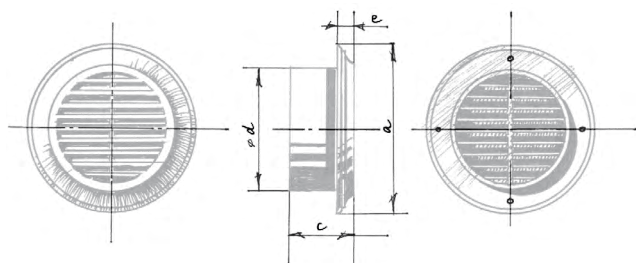

DECOR

PLASTIC GRILLES

Features

- Wall or ceiling mounting
- Connection to round air ducts
- Temperature- and UV-resistant antistatic plastic
- Equipped with a protecting insect screen (s)
- Easy maintenance

Overall dimensions and mounting

Model	Dimensions [mm]				Air pass [m ²]
	a	c	Ø d	e	
Decor 80s	123	42	80	14	0.0033
Decor 100s	140	42	100	14	0.0048
Decor 125s	165	42	125	14	0.0073
Decor 150s	188	42	150	14	0.0106