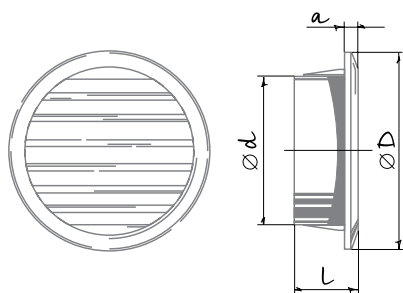

DECOR 60/47S-4

PLASTIC DOOR GRILLES

Features

- For mounting in door leaves of bathrooms and kitchens
- Suitable for installation in furniture for extra ventilation of internal space
- Temperature- and UV-resistant antistatic plastic
- Wide range of colours
- Fixing with mounting ribs or glue
- Supplied as a set (4 pcs)
- Equipped with a protecting insect screen (s)
- Easy maintenance

Overall dimensions and mounting

Model	Dimensions [mm]				Air pass [m ²]
	Ø D	Ø d	l	a	
Decor 60/47s-4	59	47	165	35	0.0078