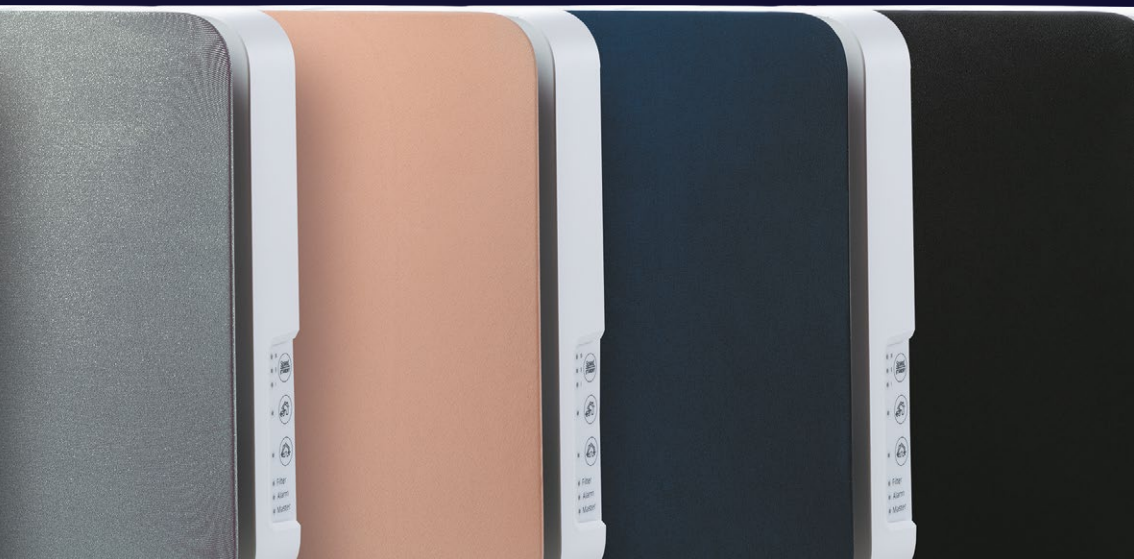

VENTO IN HOME

Deco Design Edition

VENTO INHOME DECO DESIGN EDITION

Heat Recovery Unit is fresh air combined with a unique aesthetic solution for an exquisite premium-level interior

 Deco Design Edition **Grey**

DECO DESIGN EDITION Grey

Discover new design possibilities for interiors in cool colors: textile covers in grey tone VENTO inHome with the Deco Design Edition grey accessory. A timeless choice for creating a luxurious feel

DECO DESIGN EDITION Silver

An alternative option for interior design in cool tones: textile covers in bright grey VENTO inHome with grey accessory Deco Design Edition silver with lurex

DECO DESIGN EDITION Cream

DECO DESIGN EDITION Fabric Set

Switch styles effortlessly to match your mood or season with a set of 7 colors – create an interior that evolves with you

Deco Design Edition
Grey

Deco Design Edition
Silver