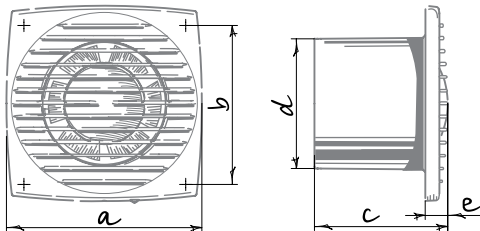

Overall dimensions and mounting

Dimensions [mm]	a	b	c	Ø d	e
Bravo 100	150	122	102	100	17
Bravo 125	176	144	104	125	17
Bravo 150	205	174	124	150	19

Designation key				
Bravo	Chrome	100	S	(127-220V/60Hz)
Model	Colour	Spigot diameter	Option	Voltage