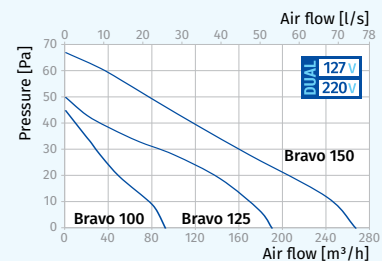

Accessories

Duct system	Flexible air ducts	Grilles and hoods	Speed controllers	Clamps
BlauPlast	BlauFlex	Decor, GM	CDT E1.8	MCD 60/0.3