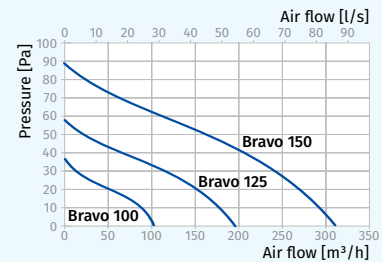

Model	Bravo 100 (127-220V/60Hz)		Bravo 125 (127-220V/60Hz)		Bravo 150 (127-220V/60Hz)	
Voltage [V/Hz]	127/60	220/60	127/60	220/60	127/60	220/60
Power [W]	10	9	16	15	25	25
Current [A]	0.115	0.054	0.119	0.102	0.175	0.338
RPM [min⁻¹]	2500	2500	2400	2400	2350	2350
Air flow [m³/h (l/s)]	91 (25)	91 (25)	189 (53)	189 (53)	266 (74)	266 (74)
SFP [W/l/s]	0.4	0.36	0.3	0.29	0.34	0.34
Sound pressure level [dBA]*	33	33	34	34	38	38

* Sound pressure level measured in free space at a distance of 3 meters from the fan.