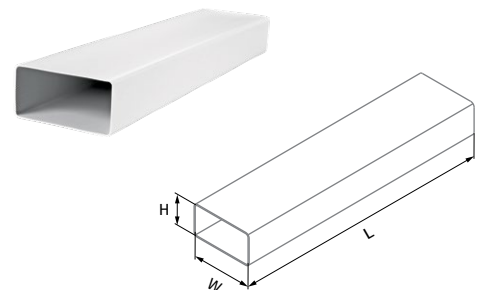

### Features

- Smooth inner surface ensures low air resistance and low noise level in the system.
- Wide range of available components allows assembling ventilation of any configuration and complexity.
- Exact matching of the components ensures perfect connection and integration into the ventilation system.
- Ergonomic fixing system and modular design shortens required installation and rework time.
- Versatile connectors and reducers provide combination of flat and round ventilation ductworks.
- Compact sizes make the system suitable for installation in brand new or newly refurbished premises.

### Flat air duct FK

- Made of white PVC

Model	H × W (Inner) [mm]	H × W (Outer) [mm]	L [m]
BlauPlast FK 110x55/0.35	52 × 107	55 × 110	0.35
BlauPlast FK 110x55/0.5	52 × 107	55 × 110	0.5
BlauPlast FK 110x55/1	52 × 107	55 × 110	1.0
BlauPlast FK 110x55/1.5	52 × 107	55 × 110	1.5
BlauPlast FK 110x55/2.0	52 × 107	55 × 110	2.0
BlauPlast FK 110x55/2.5	52 × 107	55 × 110	2.5
BlauPlast FK 204x60/0.35	57 × 200	60 × 204	0.35
BlauPlast FK 204x60/0.5	57 × 200	60 × 204	0.5
BlauPlast FK 204x60/1	57 × 200	60 × 204	1.0
BlauPlast FK 204x60/1.5	57 × 200	60 × 204	1.5
BlauPlast FK 204x60/2.0	57 × 200	60 × 204	2.0
BlauPlast FK 204x60/2.5	57 × 200	60 × 204	2.5
BlauPlast FK 220x55/0.35	52 × 217	55 × 220	0.35
BlauPlast FK 220x55/0.5	52 × 217	55 × 220	0.5
BlauPlast FK 220x55/1	52 × 217	55 × 220	1.0
BlauPlast FK 220x55/1.5	52 × 217	55 × 220	1.5
BlauPlast FK 220x55/2	52 × 217	55 × 220	2.0
BlauPlast FK 220x55/2.5	52 × 217	55 × 220	2.5
BlauPlast FK 220x90/0.35	86 × 216	90 × 220	0.35
BlauPlast FK 220x90/0.5	86 × 216	90 × 220	0.5
BlauPlast FK 220x90/1	86 × 216	90 × 220	1.0
BlauPlast FK 220x90/1.5	86 × 216	90 × 220	1.5
BlauPlast FK 220x90/2.0	86 × 216	90 × 220	2.0
BlauPlast FK 220x90/2.5	86 × 216	90 × 220	2.5