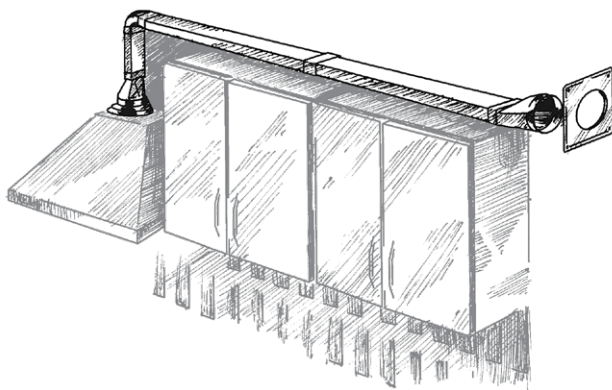

## FLAT PLASTIC DUCT SYSTEM

The BlauPlast flat plastic duct system is the best suitable solution for arranging supply and exhaust ventilation for residential or office premises. The BlauPlast system is used for connection of kitchen hoods, cowls, etc. to the general ventilation system

### Features

- Smooth inner surface ensures low air resistance and low noise level in the system.
- Wide range of available components allows assembling ventilation of any configuration and complexity.
- Exact matching of the components ensures perfect connection and integration into the ventilation system.
- Ergonomic fixing system and modular design shortens required installation and rework time.
- Versatile connectors and reducers provide combination of flat and round ventilation ductworks.
- Compact sizes make the system suitable for installation in brand new or newly refurbished premises.